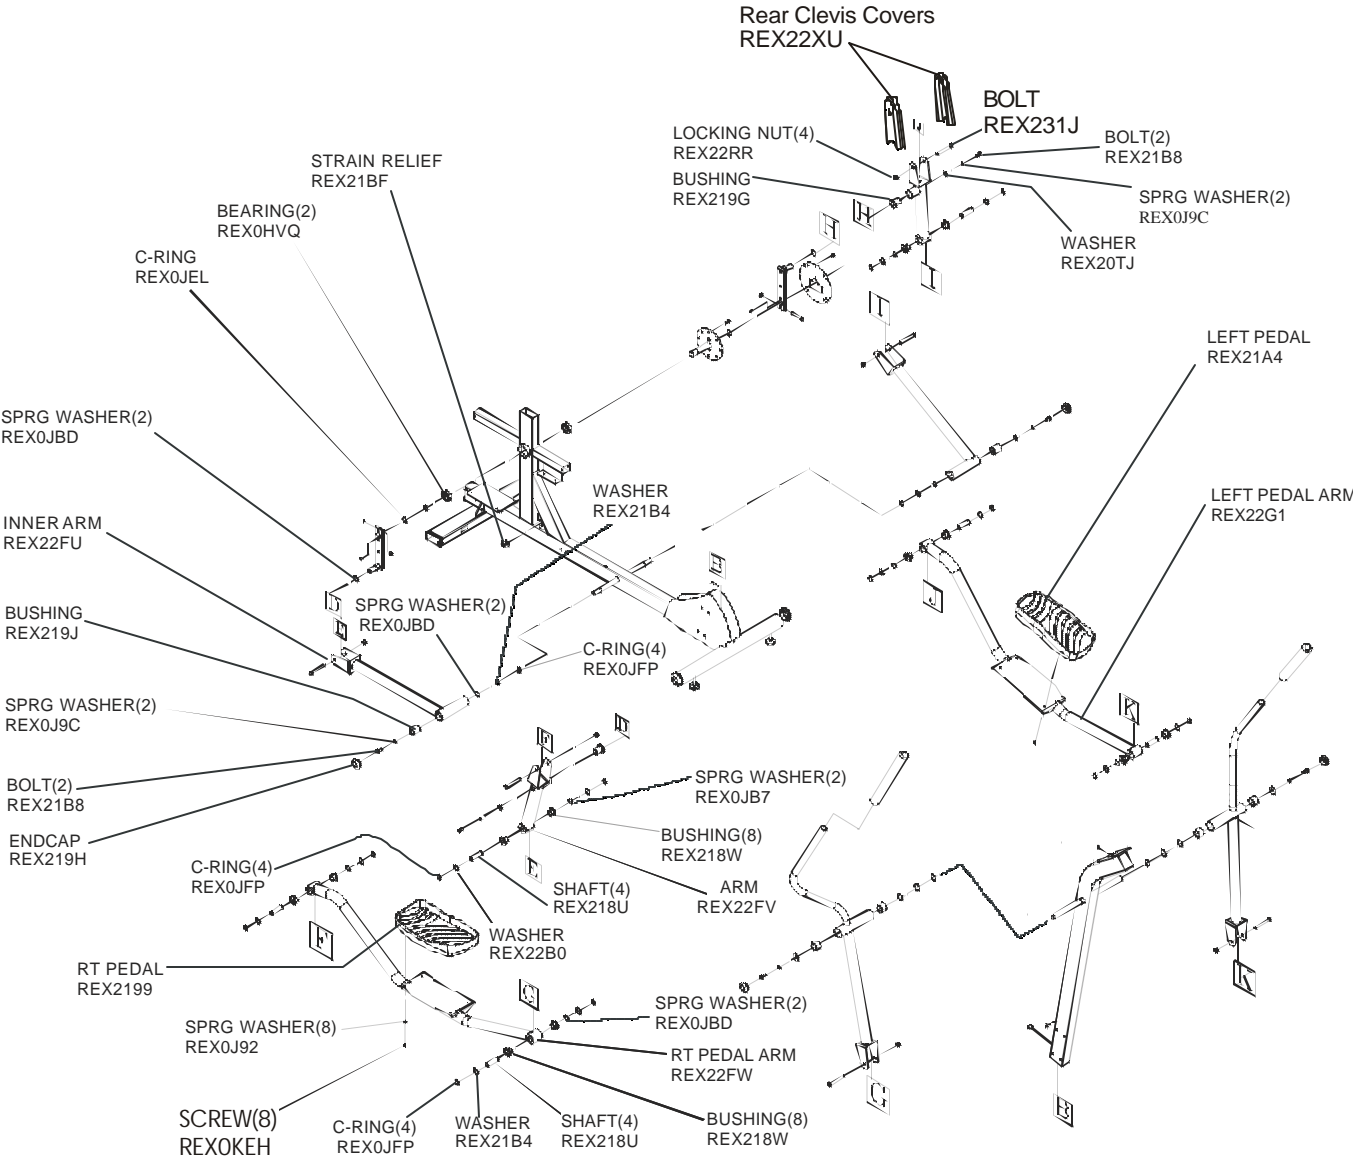

LF Sport Cross-Trainer
General Assembly

CTSX30-0102-01 240V UK. Eng/Met

- INSTALL HARDWARE BAG
- REX22FN
- INST / OPS MANUAL
- REX22FJ

LF Sport Cross-Trainer
Movement Arms and Hardware

CTSX30-0102-01 240V UK. Eng/Met

LF Sport Cross-Trainer

Rear Components

CTSX30-0102-01 240V UK. Eng/Met

LF Sport Cross-Trainer Front Components

CTSX30-0102-01 240V UK. Eng/Met

**LF Sport Cross-Trainer
Cables**

CTSX30-0102-01 240V UK. Eng/Met

LF Sport Cross-Trainer
Block Diagram

CTSX30-0102-01 240V UK. Eng/Met