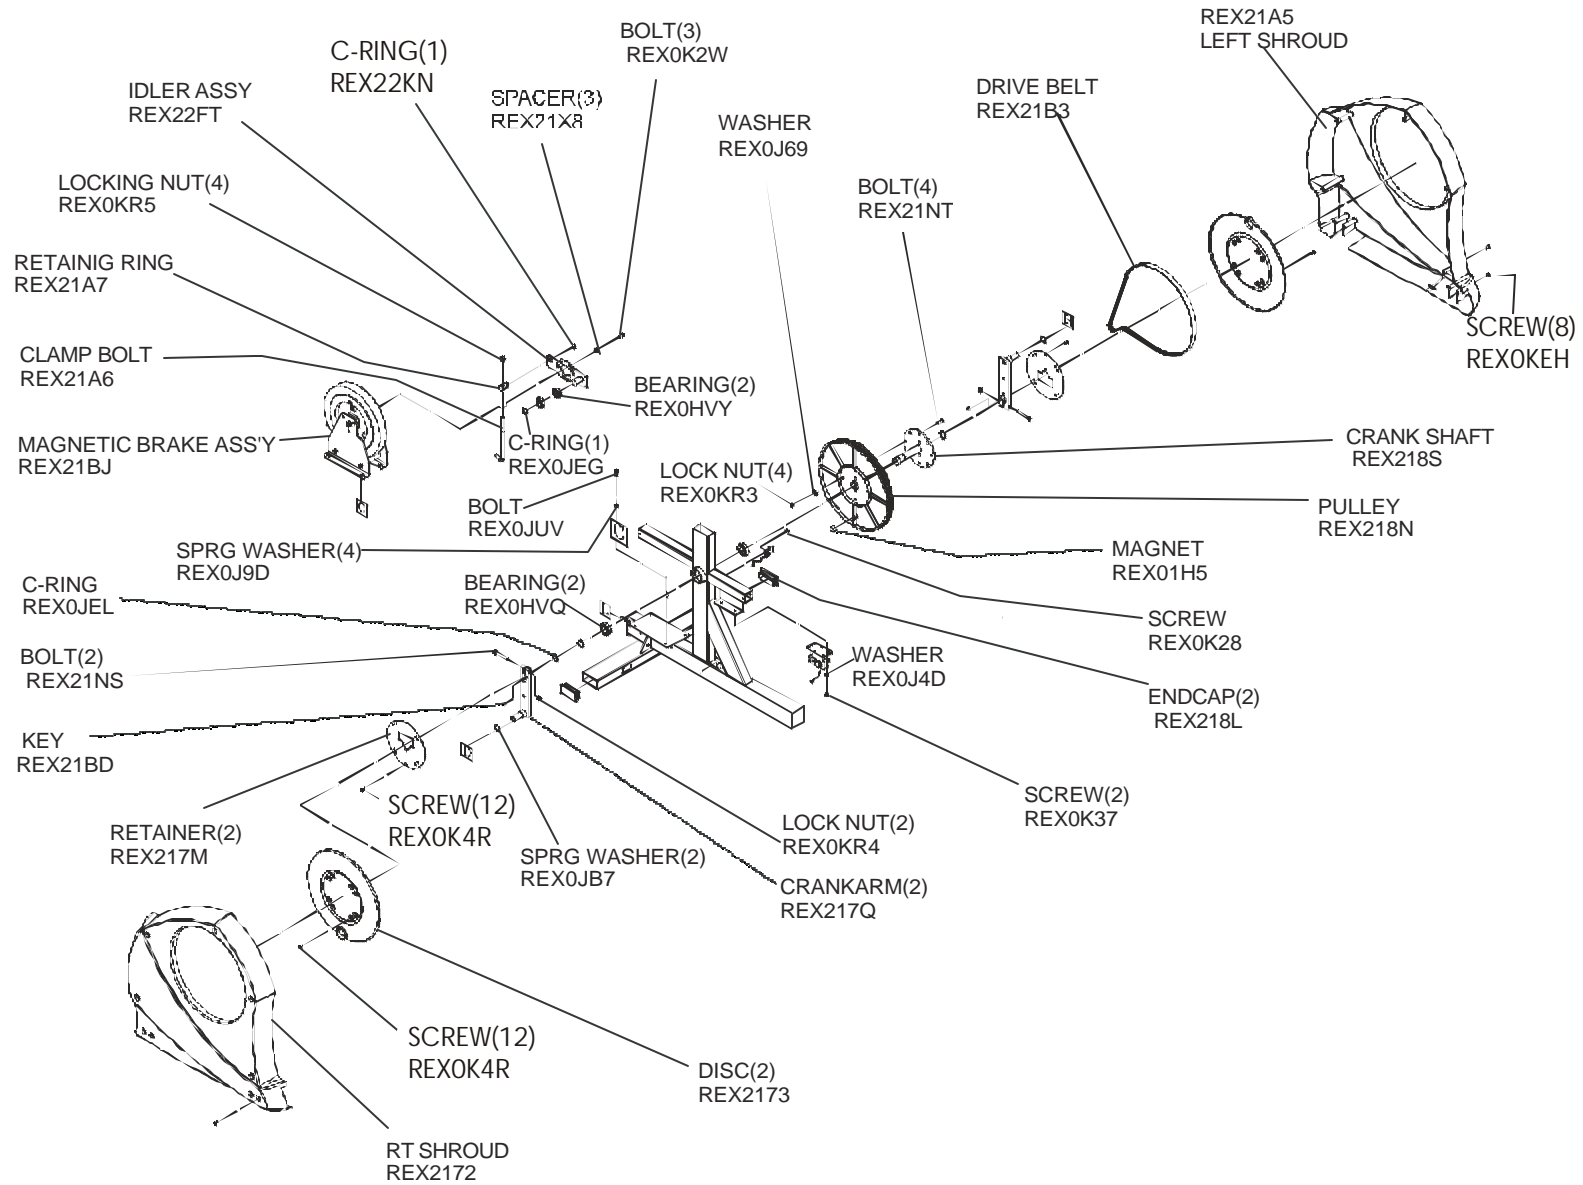

LF Sport Cross-Trainer
General Assembly

CTSX30-0102-01 240V UK. Eng/Met

- INSTALL HARDWARE BAG
- REX22FN
- INST / OPS MANUAL
- REX22FJ

LF Sport Cross-Trainer
Movement Arms and Hardware

CTSX30-0102-01 240V UK. Eng/Met

LF Sport Cross-Trainer

Rear Components

CTSX30-0102-01 240V UK. Eng/Met

LF Sport Cross-Trainer Front Components

CTSX30-0102-01 240V UK. Eng/Met

**LF Sport Cross-Trainer
Cables**

CTSX30-0102-01 240V UK. Eng/Met

LF Sport Cross-Trainer
Block Diagram

CTSX30-0102-01 240V UK. Eng/Met