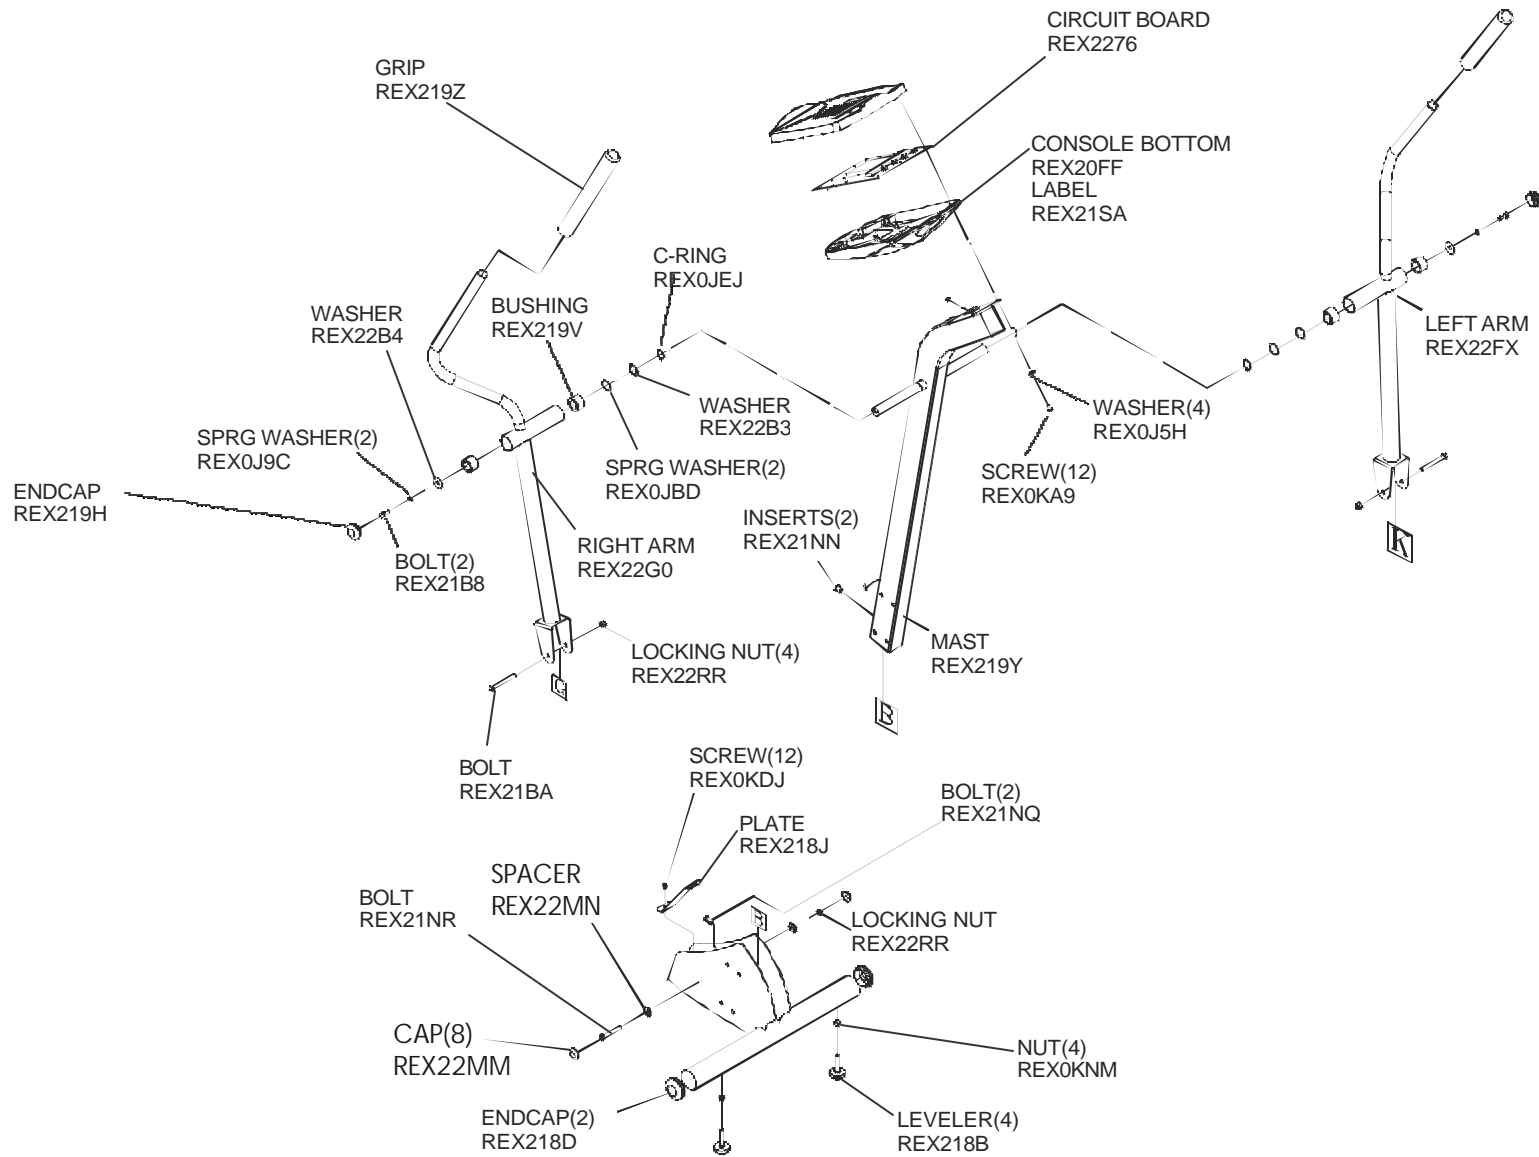

LF Sport Cross-Trainer
General Assembly

CTSX30-0102-01 240V UK. Eng/Met

- INSTALL HARDWARE BAG
- REX22FN
- INST / OPS MANUAL
- REX22FJ

LF Sport Cross-Trainer
Movement Arms and Hardware

CTSX30-0102-01 240V UK. Eng/Met

LF Sport Cross-Trainer

Rear Components

CTSX30-0102-01 240V UK. Eng/Met

LF Sport Cross-Trainer Front Components

CTSX30-0102-01 240V UK. Eng/Met

**LF Sport Cross-Trainer
Cables**

CTSX30-0102-01 240V UK. Eng/Met

LF Sport Cross-Trainer
Block Diagram

CTSX30-0102-01 240V UK. Eng/Met