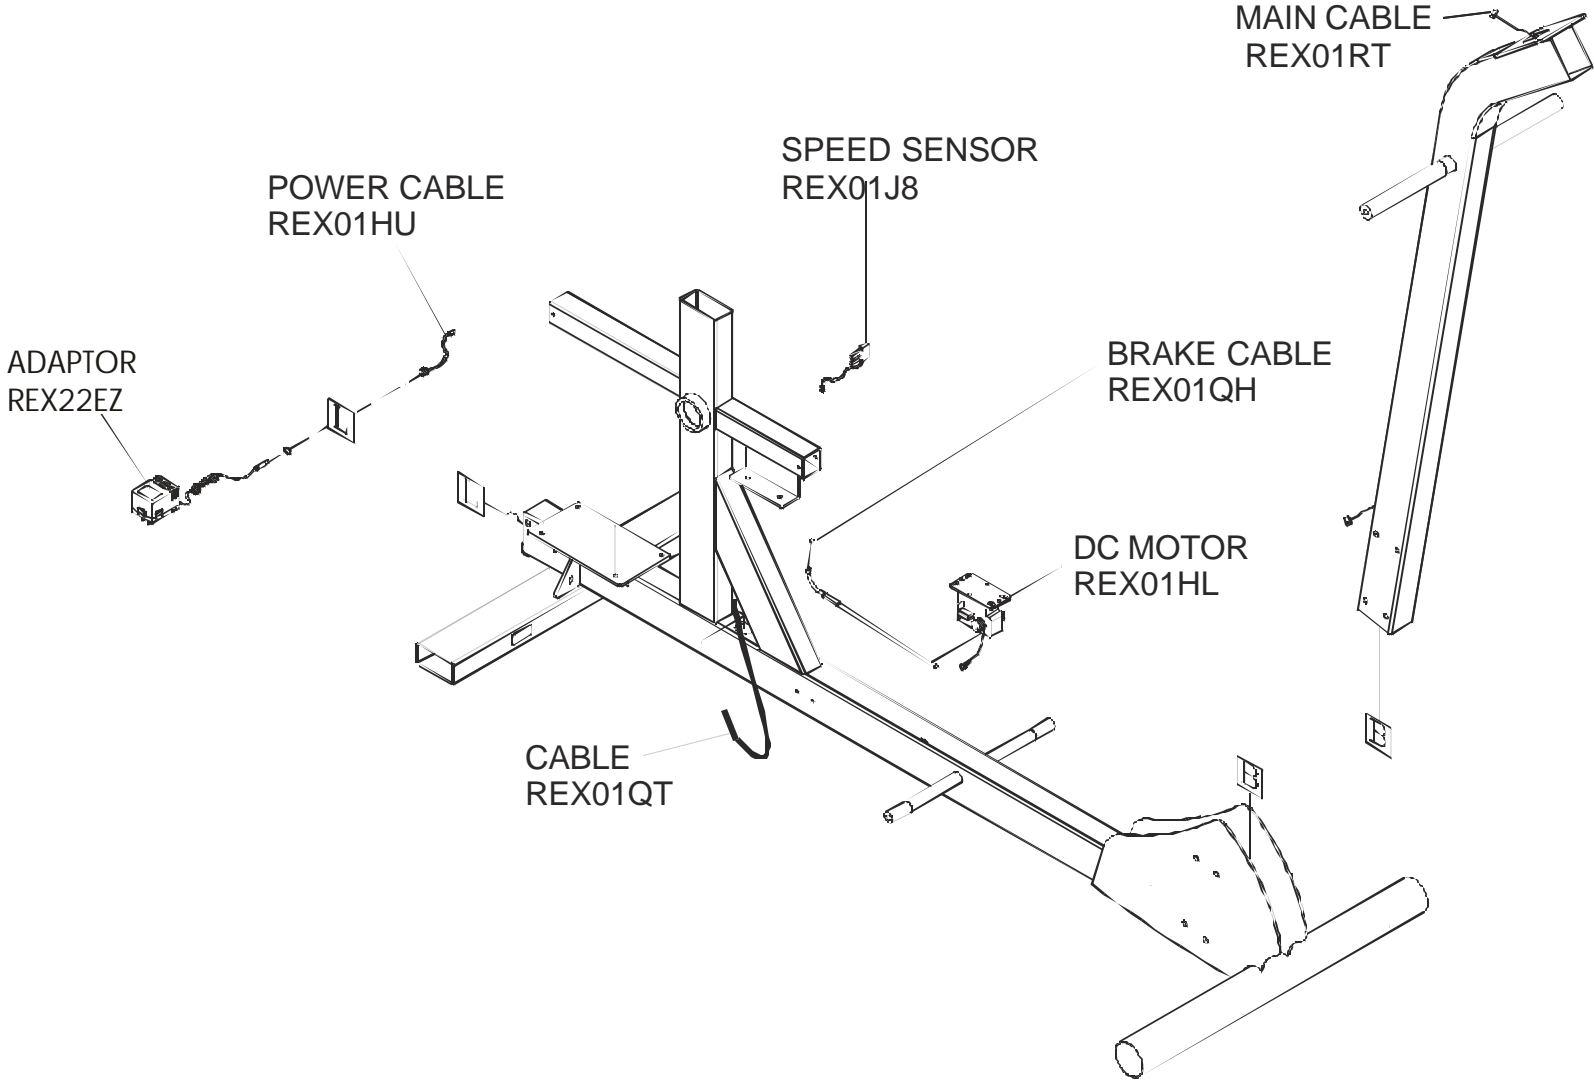

LF Sport Cross-Trainer
General Assembly

CTSX30-0102-01 240V UK. Eng/Met

- INSTALL HARDWARE BAG
- REX22FN
- INST / OPS MANUAL
- REX22FJ

LF Sport Cross-Trainer
Movement Arms and Hardware

CTSX30-0102-01 240V UK. Eng/Met

LF Sport Cross-Trainer

Rear Components

CTSX30-0102-01 240V UK. Eng/Met

LF Sport Cross-Trainer Front Components

CTSX30-0102-01 240V UK. Eng/Met

**LF Sport Cross-Trainer
Cables**

CTSX30-0102-01 240V UK. Eng/Met

LF Sport Cross-Trainer
Block Diagram

CTSX30-0102-01 240V UK. Eng/Met