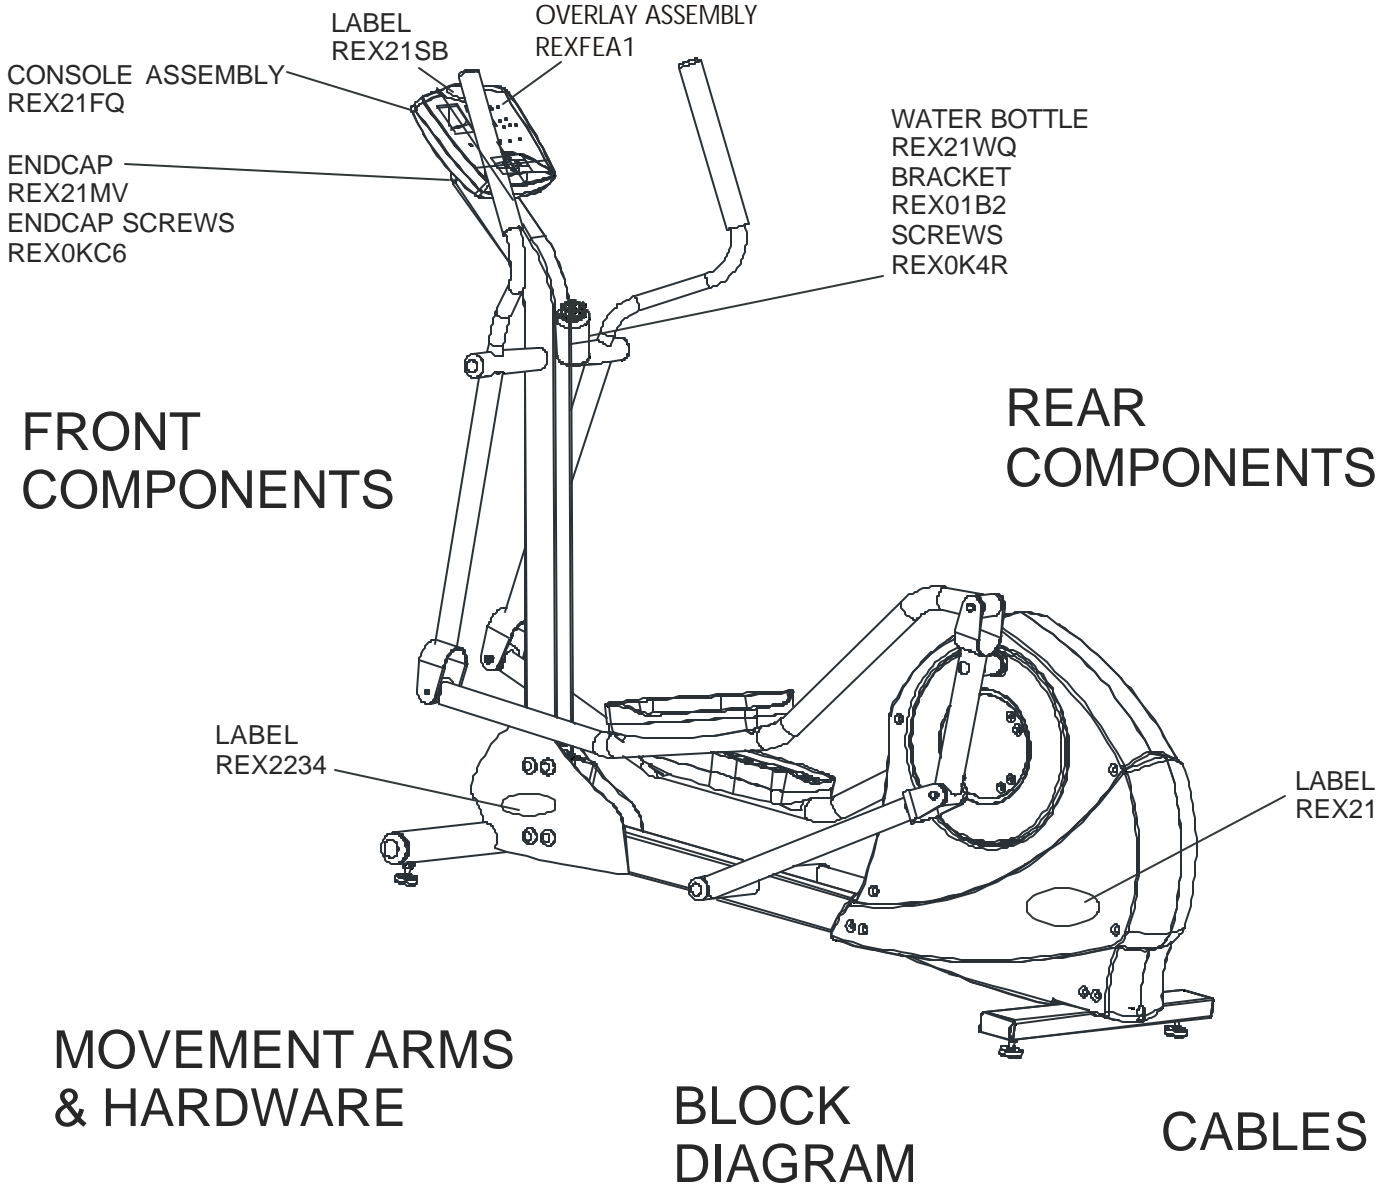

LF Sport Cross-Trainer
General Assembly

CTSX30-0102-01 240V UK. Eng/Met

- INSTALL HARDWARE BAG
- REX22FN
- INST / OPS MANUAL
- REX22FJ

LF Sport Cross-Trainer
Movement Arms and Hardware

CTSX30-0102-01 240V UK. Eng/Met

LF Sport Cross-Trainer

Rear Components

CTSX30-0102-01 240V UK. Eng/Met

LF Sport Cross-Trainer Front Components

CTSX30-0102-01 240V UK. Eng/Met

**LF Sport Cross-Trainer
Cables**

CTSX30-0102-01 240V UK. Eng/Met

LF Sport Cross-Trainer
Block Diagram

CTSX30-0102-01 240V UK. Eng/Met